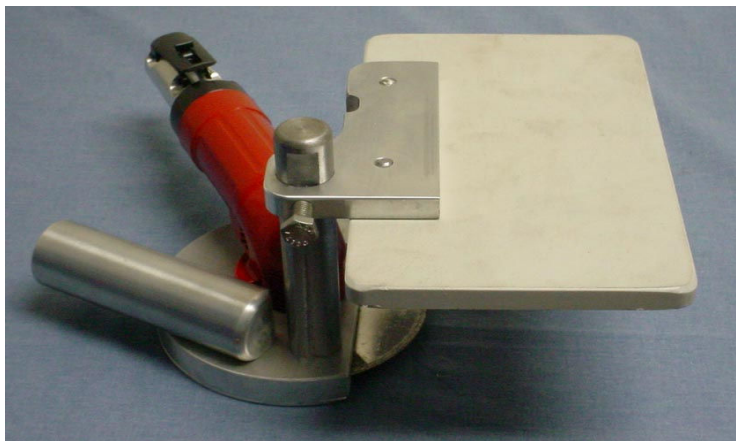

SAVE IMPORTANT PAPERS

**5" H.D. TRIMMER WITH ADJUSTABLE GUIDE ATTACHMENT : SCHEMATIC**

BODI COMPANY INC.  
5530 COMMERCIAL BLVD.  
WINTER HAVEN, FL. 33880  
PH. 863.551.3388  
FAX 863.551.3399

BODI COMPANY, INC.

PH. 863.551.3388  
FAX. 863.551.3399

**5" H.D. TRIMMER WITH ADJUSTABLE GUIDE ATTACHMENT  
AND DUST GUARD**

#	PART NO.	DESCRIPTION	
1	95-56P	6" X 9" PLASTIC GUIDE BASE	
2	95-56M	ALUM. BRACKET FOR GUIDE BASE	
3	95-56SP	1" X 5" STEEL POST	
4	95-56B	3/8 X 16 BOLT	
5	95-56G	GUIDE ATTCH. COMPLETE, NO GUARD	
6	95-56A	GUIDE ATTCH. COMPLETE, WITH GUARD	

BODI COMPANY, INC.  
5530 COMMERCIAL BLVD.  
WINTER HAVEN, FL 33880

8/1/06

H.D. TRIMMER AIR MOTOR SCHEMATIC

HANDLE ASSEMBLY

HANDLE COMPLETE: PART NO. 95-53 PRICE EA. \$216.00

BODI COMPANY, INC.  
5530 COMMERCIAL BLVD.  
WINTER HAVEN, FL 33880