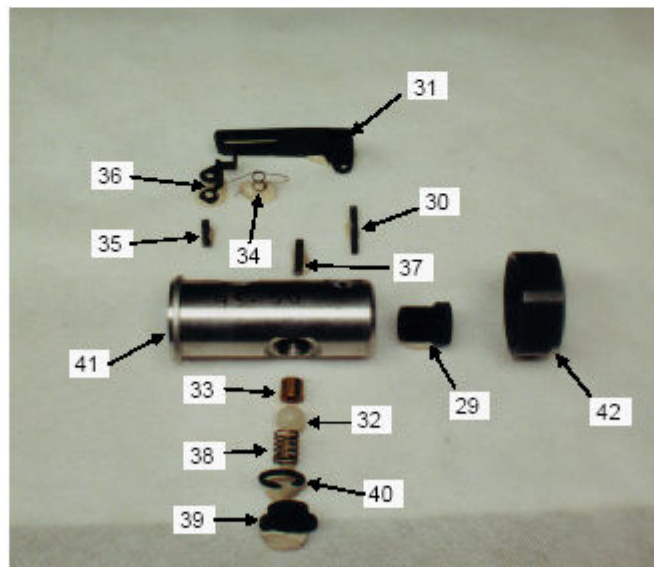

PH. 863.551.3388  
FAX. 863.551.3399

**5" H.D. TRIMMER WITH ADJUSTABLE GUIDE ATTACHMENT  
AND DUST GUARD**

#	PART NO.	DESCRIPTION	
1	95-56P	6" X 9" PLASTIC GUIDE BASE	
2	95-56M	ALUM. BRACKET FOR GUIDE BASE	
3	95-56SP	1" X 5" STEEL POST	
4	95-56B	3/8 X 16 BOLT	
5	95-56G	GUIDE ATTCH. COMPLETE, NO GUARD	
6	95-56A	GUIDE ATTCH. COMPLETE, WITH GUARD	

BODI COMPANY, INC.  
5530 COMMERCIAL BLVD.  
WINTER HAVEN, FL 33880

8/1/06

H.D. TRIMMER AIR MOTOR SCHEMATIC

HANDLE ASSEMBLY

HANDLE COMPLETE: PART NO. 95-53 PRICE EA. \$216.00

BODI COMPANY, INC.  
5530 COMMERCIAL BLVD.  
WINTER HAVEN, FL 33880

BODI COMPANY, INC.

4" AND 5" H.D. TRIMMER PARTS LIST

PH. 863.551.3388

FAX. 863.551.3399

#	PART NO.	MFG. #	DESCRIPTION	PER TOOL
1	95-51	NG09H050	AIR CONNECTOR	1
2	95-09	BN81515	NEEDLE BEARING	1
3	95-10	G50235	ROTOR BUSHING	1
4	95-11	G50227	TOP PLATE	1
5	95-12	G50201	CYLINDER	1
6	95-12A	NP39	KNOCK PIN	2
7	95-13	G50234	ROTOR	1
8	95-14	G50241	VANES	4
9	95-15	K1337	STUD KEY	1
10	95-16	B629ZZ	BALL BEARING	1
11	95-17	G50229	BOTTOM PLATE	1
12	95-18	G50237	ROTOR WASHER	1
13	95-19	GG50238	ROTOR GEAR	1
14	95-20	G50233	ROTOR CASE	1
15	95-21	PRPS10	PLUG	1
16	95-09	BN81515	NEEDLE BEARING	1
17	95-23	SRRS11	SNAP RING	1
18	95-24	GG50504	SPINDLE GEAR	1
19	95-25	B6301ZZ	BALL BEARING	1
20	95-26	G50502	SPINDLE	1
21	95-27	K1448	STUD KEY	1
22	95-28	K1446	STUD KEY	1
22A	95-22A	WL11152	SPINDLE WASHER	1
23	95-29	G50503	SPINDLE CASE NUT	1
24	95-30	ER006	FLANGE	1
25	95-32	G101	GUARD SCREWS & WASHER	3
26	95-33	G102	WHEEL ARBOR	1
27	95-36	CS820	CAP SCREW	1
28	95-35	ER0051	WHEEL CAP	1
29	95-38	IG71H020	INLET BUSHING	1
30	95-39	SNP325	LEVER SPRING PIN	1
31	95-40	NG09H880	LEVER	1
32	95-41	RB0350	RUBBER BALL	1
33	95-42	NGG0H27C	THROTTLE BUSHING	1
34	95-44	NG39B250	STOPPER SPRING	1
35	95-45	SNP318	STOPPER SPRING PIN	1
36	95-46	G40W00Z260	STOPPER	1