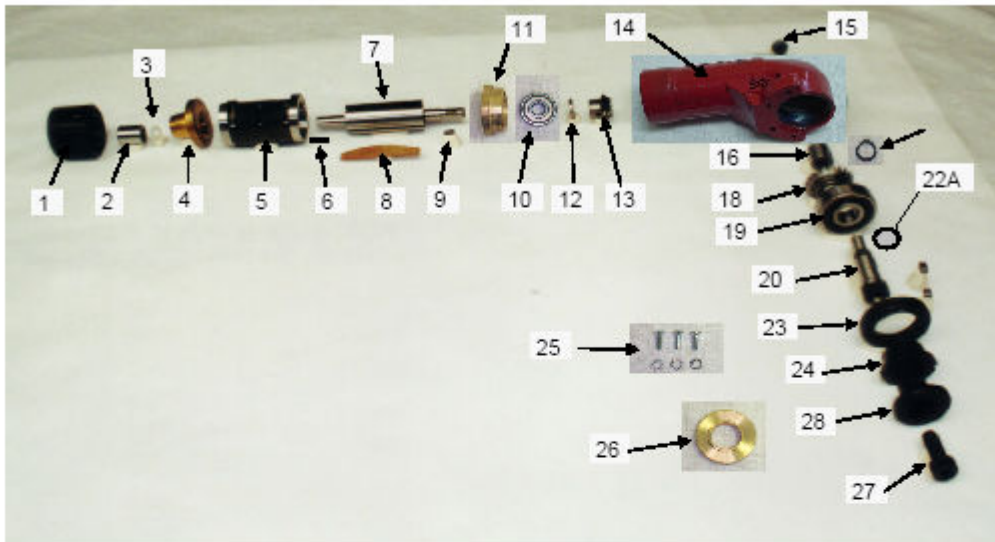

PH. 863.551.3388  
FAX. 863.551.3399

**5" H.D. TRIMMER WITH ADJUSTABLE GUIDE ATTACHMENT  
AND DUST GUARD**

#	PART NO.	DESCRIPTION	
1	95-56P	6" X 9" PLASTIC GUIDE BASE	
2	95-56M	ALUM. BRACKET FOR GUIDE BASE	
3	95-56SP	1" X 5" STEEL POST	
4	95-56B	3/8 X 16 BOLT	
5	95-56G	GUIDE ATTCH. COMPLETE, NO GUARD	
6	95-56A	GUIDE ATTCH. COMPLETE, WITH GUARD	

BODI COMPANY, INC.  
5530 COMMERCIAL BLVD.  
WINTER HAVEN, FL 33880

8/1/06

H.D. TRIMMER AIR MOTOR SCHEMATIC

HANDLE ASSEMBLY

HANDLE COMPLETE: PART NO. 95-53 PRICE EA. \$216.00

BODI COMPANY, INC.  
5530 COMMERCIAL BLVD.  
WINTER HAVEN, FL 33880

BODI COMPANY, INC.

4" AND 5" H.D. TRIMMER PARTS LIST

PH. 863.551.3388

FAX. 863.551.3399

#	PART NO.	MFG. #	DESCRIPTION	PER TOOL
1	95-51	NG09H050	AIR CONNECTOR	1
2	95-09	BN81515	NEEDLE BEARING	1
3	95-10	G50235	ROTOR BUSHING	1
4	95-11	G50227	TOP PLATE	1
5	95-12	G50201	CYLINDER	1
6	95-12A	NP39	KNOCK PIN	2
7	95-13	G50234	ROTOR	1
8	95-14	G50241	VANES	4
9	95-15	K1337	STUD KEY	1
10	95-16	B629ZZ	BALL BEARING	1
11	95-17	G50229	BOTTOM PLATE	1
12	95-18	G50237	ROTOR WASHER	1
13	95-19	GG50238	ROTOR GEAR	1
14	95-20	G50233	ROTOR CASE	1
15	95-21	PRPS10	PLUG	1
16	95-09	BN81515	NEEDLE BEARING	1
17	95-23	SRRS11	SNAP RING	1
18	95-24	GG50504	SPINDLE GEAR	1
19	95-25	B6301ZZ	BALL BEARING	1
20	95-26	G50502	SPINDLE	1
21	95-27	K1448	STUD KEY	1
22	95-28	K1446	STUD KEY	1
22A	95-22A	WL11152	SPINDLE WASHER	1
23	95-29	G50503	SPINDLE CASE NUT	1
24	95-30	ER006	FLANGE	1
25	95-32	G101	GUARD SCREWS & WASHER	3
26	95-33	G102	WHEEL ARBOR	1
27	95-36	CS820	CAP SCREW	1
28	95-35	ER0051	WHEEL CAP	1
29	95-38	IG71H020	INLET BUSHING	1
30	95-39	SNP325	LEVER SPRING PIN	1
31	95-40	NG09H880	LEVER	1
32	95-41	RB0350	RUBBER BALL	1
33	95-42	NGG0H27C	THROTTLE BUSHING	1
34	95-44	NG39B250	STOPPER SPRING	1
35	95-45	SNP318	STOPPER SPRING PIN	1
36	95-46	G40W00Z260	STOPPER	1