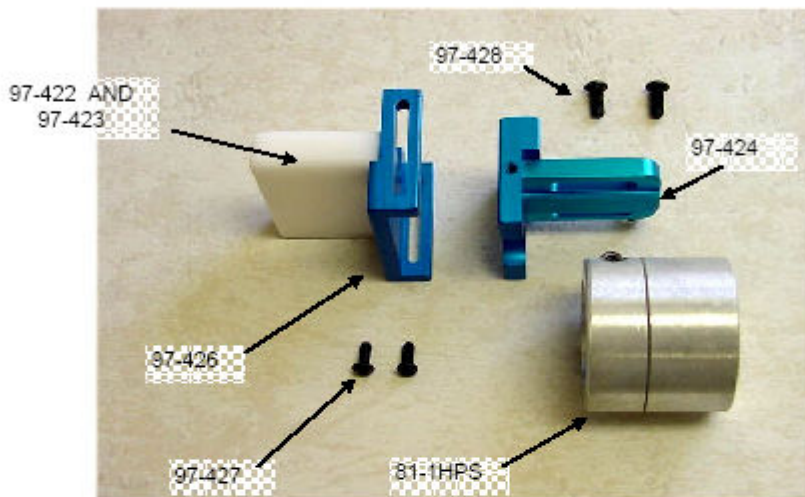

Part No.	Description
80-SE20	25,000 RPM Backfacing or Thickness Unit w/ Guide For Radius

DIAMOND COATED REBATING ROUTERS

		Depth Of Backface	Grit
73-RR19354	19 x 35 MM Diamond R. R. Bit	1 ¹ / ₄ "	40-50
73-RR1944	19 x 44 MM Diamond R. R. Bit	1 ¹ / ₂ "	40-50
73-RR1957	19 x 57 MM Diamond R. R. Bit	1 ³ / ₄ "	40-50
73-RR1963	19 x 63 MM Diamond R. R. Bit	2"	40-50

BODI COMPANY, INC.
5530 COMMERCIAL BLVD.
WINTER HAVEN, FL 33880

SCHEMATIC: USA 1 HP AIR MOTOR

BODI COMPANY, INC.

USA PARTS PRICING

PH. 863.551.3388

FAX. 863.551.3399

USA 1 H.P. PARTS PRICING

<i>NO.</i>	<i>BODI PART NO.</i>	<i>DESCRIPTION</i>	<i>QTY</i>	<i>MFG PART NO.</i>
1	93-01	O RING	1	G-3001
2	93-02	CAP REGULATOR	1	G-3180
3	93-03	SPRING THROTTLE VALVE	1	G-3181
4	93-04	O RING	1	G-3083
5	93-05	VALVE THROTTLE	1	G-3179
6	93-06	SCREW-SET	1	G-3193
7	93-07	PIN THROTTLE LEVER	1	G-3089
8	93-08	LEVER THROTTLE	1	G-3777
9	93-09	HOUSING MOTOR	1	G-3649
10	93-10	BEARING-BALL	1	G-3412
11	93-11	PLATE REAR END	1	G-3182
12	93-12	PIN-LINER	2	G-3791
13	93-13	LINER	1	G-3183
14	93-14	BLADE-ROTOR	4	G-3191
15	93-15	ROTOR	1	G-3184
16	93-16	PLATE-FRONT END	1	G-3185
17	93-17	SPACER- BEARING	1	G-3192
18	93-18	BEARING-BALL	1	G-3326
19	93-19	NUT CLAMP	1	G-3187
20	93-20	WASHER NOISE RED.	2	G-3859
21	93-21	O RING	1	G-3515
22	93-22	SHANK	1	G-3256
23	93-23	COLLET 1/4"	1	G-3729
23	93-23A	COLLET 3/8"	1	G-3729
24	93-24	NOSEPIECE- COLLET	1	G-3255
25	93-25	O-RING	1	G-3740
26	93-26	NUT PROTECTION	1	G-3749
27	93-27	WRENCH-OPEN END	1	G-3327
28	93-28	WRENCH-COLLET	1	G-3858

BODI COMPANY, INC.
5530 COMMERCIAL BLVD. WINTER HAVEN, FL.33880

SE20 REBATING ATTACHMENT
PARTS LIST

<i>PART NO</i>	<i>DESCRIPTION</i>	<i>PER TOOL</i>
97-422	DELFIN GUIDE PLATE	1
97-423	DELFIN GUIDE PLATE, LARGE	1
97-424	TOP SLIDE	1
97-426	SOLE PLATE W/ DELFIN	1
97-427	10-32 BUTTON SOCKET SCREW	2
97-428	1/4 x 20 BUTTON SOCKET SCREW	2
97-436RA	COMPLETE ASSEMBLY	1
81-1HPS	RA ADAPTOR SLEEVE (sold separate)	1