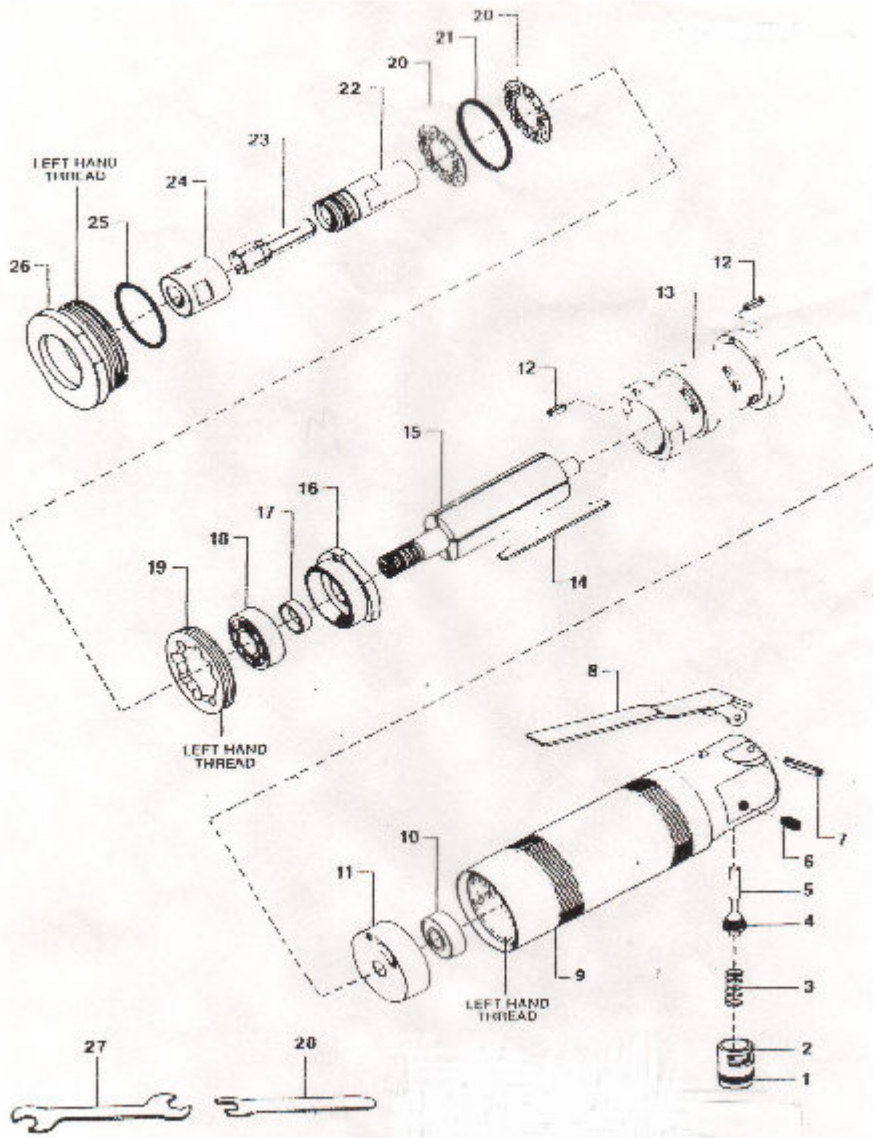

Part No.	Description
80-SE20	25,000 RPM Backfacing or Thickness Unit w/ Guide For Radius

DIAMOND COATED REBATING ROUTERS

		Depth Of Backface	Grit
73-RR19354	19 x 35 MM Diamond R. R. Bit	1 ¹ / ₄ "	40-50
73-RR1944	19 x 44 MM Diamond R. R. Bit	1 ¹ / ₂ "	40-50
73-RR1957	19 x 57 MM Diamond R. R. Bit	1 ³ / ₄ "	40-50
73-RR1963	19 x 63 MM Diamond R. R. Bit	2"	40-50

BODI COMPANY, INC.
5530 COMMERCIAL BLVD.
WINTER HAVEN, FL 33880

SCHEMATIC: USA 1 HP AIR MOTOR

BODI COMPANY, INC.

USA PARTS PRICING

PH. 863.551.3388

FAX. 863.551.3399

USA 1 H.P. PARTS PRICING

<i>NO.</i>	<i>BODI PART NO.</i>	<i>DESCRIPTION</i>	<i>QTY</i>	<i>MFG PART NO.</i>
1	93-01	O RING	1	G-3001
2	93-02	CAP REGULATOR	1	G-3180
3	93-03	SPRING THROTTLE VALVE	1	G-3181
4	93-04	O RING	1	G-3083
5	93-05	VALVE THROTTLE	1	G-3179
6	93-06	SCREW-SET	1	G-3193
7	93-07	PIN THROTTLE LEVER	1	G-3089
8	93-08	LEVER THROTTLE	1	G-3777
9	93-09	HOUSING MOTOR	1	G-3649
10	93-10	BEARING-BALL	1	G-3412
11	93-11	PLATE REAR END	1	G-3182
12	93-12	PIN-LINER	2	G-3791
13	93-13	LINER	1	G-3183
14	93-14	BLADE-ROTOR	4	G-3191
15	93-15	ROTOR	1	G-3184
16	93-16	PLATE-FRONT END	1	G-3185
17	93-17	SPACER- BEARING	1	G-3192
18	93-18	BEARING-BALL	1	G-3326
19	93-19	NUT CLAMP	1	G-3187
20	93-20	WASHER NOISE RED.	2	G-3859
21	93-21	O RING	1	G-3515
22	93-22	SHANK	1	G-3256
23	93-23	COLLET 1/4"	1	G-3729
23	93-23A	COLLET 3/8"	1	G-3729
24	93-24	NOSEPIECE- COLLET	1	G-3255
25	93-25	O-RING	1	G-3740
26	93-26	NUT PROTECTION	1	G-3749
27	93-27	WRENCH-OPEN END	1	G-3327
28	93-28	WRENCH-COLLET	1	G-3858

BODI COMPANY, INC.
5530 COMMERCIAL BLVD. WINTER HAVEN, FL.33880

SE20 REBATING ATTACHMENT
PARTS LIST

<i>PART NO</i>	<i>DESCRIPTION</i>	<i>PER TOOL</i>
97-422	DELFIN GUIDE PLATE	1
97-423	DELFIN GUIDE PLATE, LARGE	1
97-424	TOP SLIDE	1
97-426	SOLE PLATE W/ DELFIN	1
97-427	10-32 BUTTON SOCKET SCREW	2
97-428	1/4 x 20 BUTTON SOCKET SCREW	2
97-436RA	COMPLETE ASSEMBLY	1
81-1HPS	RA ADAPTOR SLEEVE (sold separate)	1