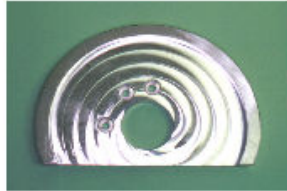

72C4B4 4" X 3/32" X 3/4" CR DIAMOND BLADE
72C5B4 5" X 3/32" X 3/4" CR DIAMOND BLADE

72G4B4 4" X 3/32" X 3/4" SLOTTED BLADE
72G5B4 5" X 3/32" X 3/4" SLOTTED BLADE

72S4B4 4" X 3/32" X 3/4" S.S. BLADE
72S5B4 5" X 3/32" X 3/4" S.S. BLADE

74G54B4 4" X 3/32" X 3/4" GULLETED, SIDE SPOKE

H.D. TRIMMER AIR MOTOR SCHEMATIC

HANDLE ASSEMBLY

HANDLE COMPLETE: PART NO. 95-63

BODI COMPANY, INC.

H.D. TRIMMER PARTS

PH. 863.551.3388
FAX. 863.551.3399

CODE	DESCRIPTION	PER TOOL
95-55	4" DUST GUARD	1
95-56	5" DUST GUARD	1

CODE	DESCRIPTION	PER TOOL
95-31	4" OPEN GUARD	1
95-315	5" OPEN GUARD	1
95-316	6" OPEN GUARD	1

BODI COMPANY, INC.
5530 COMMERCIAL BLVD.
WINTER HAVEN, FL. 33880

BODI COMPANY, INC.

4" AND 5" H.D. TRIMMER PARTS LIST