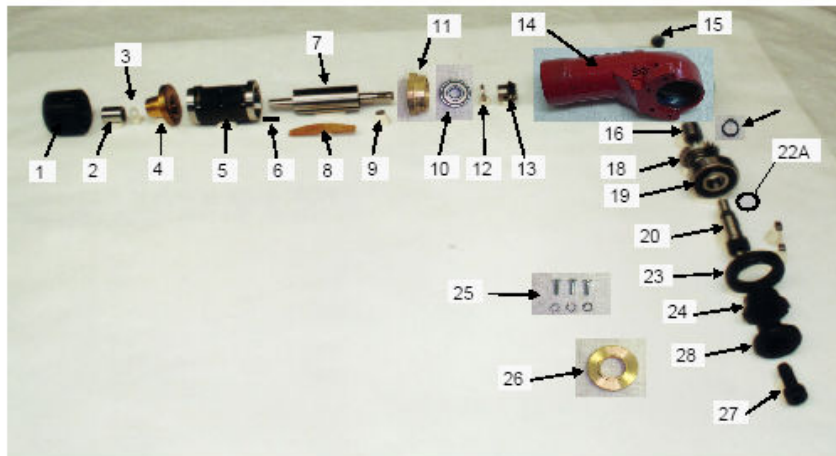

72C4B4 4" X 3/32" X 3/4" CR DIAMOND BLADE
72C5B4 5" X 3/32" X 3/4" CR DIAMOND BLADE

72G4B4 4" X 3/32" X 3/4" SLOTTED BLADE
72G5B4 5" X 3/32" X 3/4" SLOTTED BLADE

72S4B4 4" X 3/32" X 3/4" S.S. BLADE
72S5B4 5" X 3/32" X 3/4" S.S. BLADE

74G54B4 4" X 3/32" X 3/4" GULLETED, SIDE SPOKE

H.D. TRIMMER AIR MOTOR SCHEMATIC

HANDLE ASSEMBLY

HANDLE COMPLETE: PART NO. 95-63

BODI COMPANY, INC.

H.D. TRIMMER PARTS

PH. 863.551.3388
FAX. 863.551.3399

CODE	DESCRIPTION	PER TOOL
95-55	4" DUST GUARD	1
95-56	5" DUST GUARD	1

CODE	DESCRIPTION	PER TOOL
95-31	4" OPEN GUARD	1
95-315	5" OPEN GUARD	1
95-316	6" OPEN GUARD	1

BODI COMPANY, INC.
5530 COMMERCIAL BLVD.
WINTER HAVEN, FL. 33880

BODI COMPANY, INC.

4" AND 5" H.D. TRIMMER PARTS LIST

PH. 863.551.3388

FAX. 863.551.3399

#	PART NO.	MFG. #	DESCRIPTION	PER TOOL
1	95-51	NG09H050	AIR CONNECTOR	1
2	95-09	BN81515	NEEDLE BEARING	1
3	95-10	G50235	ROTOR BUSHING	1
4	95-11	G50227	TOP PLATE	1
5	95-12	G50201	CYLINDER	1
6	95-12A	NP39	KNOCK PIN	2
7	95-13	G50234	ROTOR	1
8	95-14	G50241	VANES	4
9	95-15	K1337	STUD KEY	1
10	95-16	B629ZZ	BALL BEARING	1
11	95-17	G50229	BOTTOM PLATE	1
12	95-18	G50237	ROTOR WASHER	1
13	95-19	GG50238	ROTOR GEAR	1
14	95-20	G50233	ROTOR CASE	1
15	95-21	PRPS10	PLUG	1
16	95-09	BN81515	NEEDLE BEARING	1
17	95-23	SRRS11	SNAP RING	1
18	95-24	GG50504	SPINDLE GEAR	1
19	95-25	B6301ZZ	BALL BEARING	1
20	95-26	G50502	SPINDLE	1
21	95-27	K1448	STUD KEY	1
22	95-28	K1446	STUD KEY	1
22A	95-22A	WL11152	SPINDLE WASHER	1
23	95-29	G50503	SPINDLE CASE NUT	1
24	95-30	ER006	FLANGE	1
25	95-32	G101	GUARD SCREWS & WASHER	3
26	95-33	G102	WHEEL ARBOR	1
27	95-36	CS820	CAP SCREW	1
28	95-35	ER0051	WHEEL CAP	1
29	95-38	IG71H020	INLET BUSHING	1
30	95-39	SNP325	LEVER SPRING PIN	1
31	95-40	NG09H880	LEVER	1
32	95-41	RB0350	RUBBER BALL	1
33	95-42	NGG0H27C	THROTTLE BUSHING	1
34	95-44	NG39B250	STOPPER SPRING	1
35	95-45	SNP318	STOPPER SPRING PIN	1
36	95-46	G40W00Z260	STOPPER	1