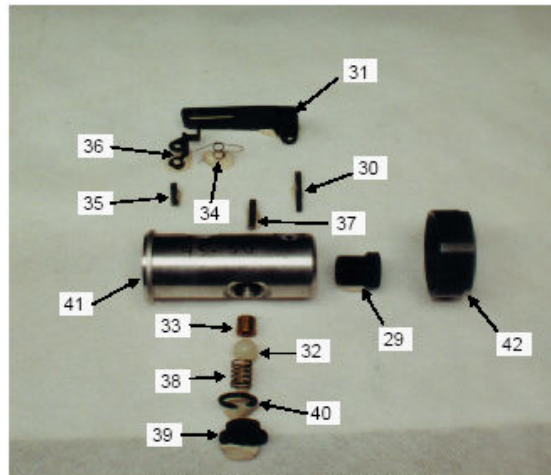

72C4B4 4" X 3/32" X 3/4" CR DIAMOND BLADE
72C5B4 5" X 3/32" X 3/4" CR DIAMOND BLADE

72G4B4 4" X 3/32" X 3/4" SLOTTED BLADE
72G5B4 5" X 3/32" X 3/4" SLOTTED BLADE

72S4B4 4" X 3/32" X 3/4" S.S. BLADE
72S5B4 5" X 3/32" X 3/4" S.S. BLADE

74G54B4 4" X 3/32" X 3/4" GULLETED, SIDE SPOKE

H.D. TRIMMER AIR MOTOR SCHEMATIC

HANDLE ASSEMBLY

HANDLE COMPLETE: PART NO. 95-63

BODI COMPANY, INC.

H.D. TRIMMER PARTS

PH. 863.551.3388
FAX. 863.551.3399

CODE	DESCRIPTION	PER TOOL
95-55	4" DUST GUARD	1
95-56	5" DUST GUARD	1

CODE	DESCRIPTION	PER TOOL
95-31	4" OPEN GUARD	1
95-315	5" OPEN GUARD	1
95-316	6" OPEN GUARD	1

BODI COMPANY, INC.
5530 COMMERCIAL BLVD.
WINTER HAVEN, FL. 33880

BODI COMPANY, INC.

4" AND 5" H.D. TRIMMER PARTS LIST

PH. 863.551.3388

FAX. 863.551.3399

#	PART NO.	MFG. #	DESCRIPTION	PER TOOL
1	95-51	NG09H050	AIR CONNECTOR	1
2	95-09	BN81515	NEEDLE BEARING	1
3	95-10	G50235	ROTOR BUSHING	1
4	95-11	G50227	TOP PLATE	1
5	95-12	G50201	CYLINDER	1
6	95-12A	NP39	KNOCK PIN	2
7	95-13	G50234	ROTOR	1
8	95-14	G50241	VANES	4
9	95-15	K1337	STUD KEY	1
10	95-16	B629ZZ	BALL BEARING	1
11	95-17	G50229	BOTTOM PLATE	1
12	95-18	G50237	ROTOR WASHER	1
13	95-19	GG50238	ROTOR GEAR	1
14	95-20	G50233	ROTOR CASE	1
15	95-21	PRPS10	PLUG	1
16	95-09	BN81515	NEEDLE BEARING	1
17	95-23	SRRS11	SNAP RING	1
18	95-24	GG50504	SPINDLE GEAR	1
19	95-25	B6301ZZ	BALL BEARING	1
20	95-26	G50502	SPINDLE	1
21	95-27	K1448	STUD KEY	1
22	95-28	K1446	STUD KEY	1
22A	95-22A	WL11152	SPINDLE WASHER	1
23	95-29	G50503	SPINDLE CASE NUT	1
24	95-30	ER006	FLANGE	1
25	95-32	G101	GUARD SCREWS & WASHER	3
26	95-33	G102	WHEEL ARBOR	1
27	95-36	CS820	CAP SCREW	1
28	95-35	ER0051	WHEEL CAP	1
29	95-38	IG71H020	INLET BUSHING	1
30	95-39	SNP325	LEVER SPRING PIN	1
31	95-40	NG09H880	LEVER	1
32	95-41	RB0350	RUBBER BALL	1
33	95-42	NGG0H27C	THROTTLE BUSHING	1
34	95-44	NG39B250	STOPPER SPRING	1
35	95-45	SNP318	STOPPER SPRING PIN	1
36	95-46	G40W00Z260	STOPPER	1