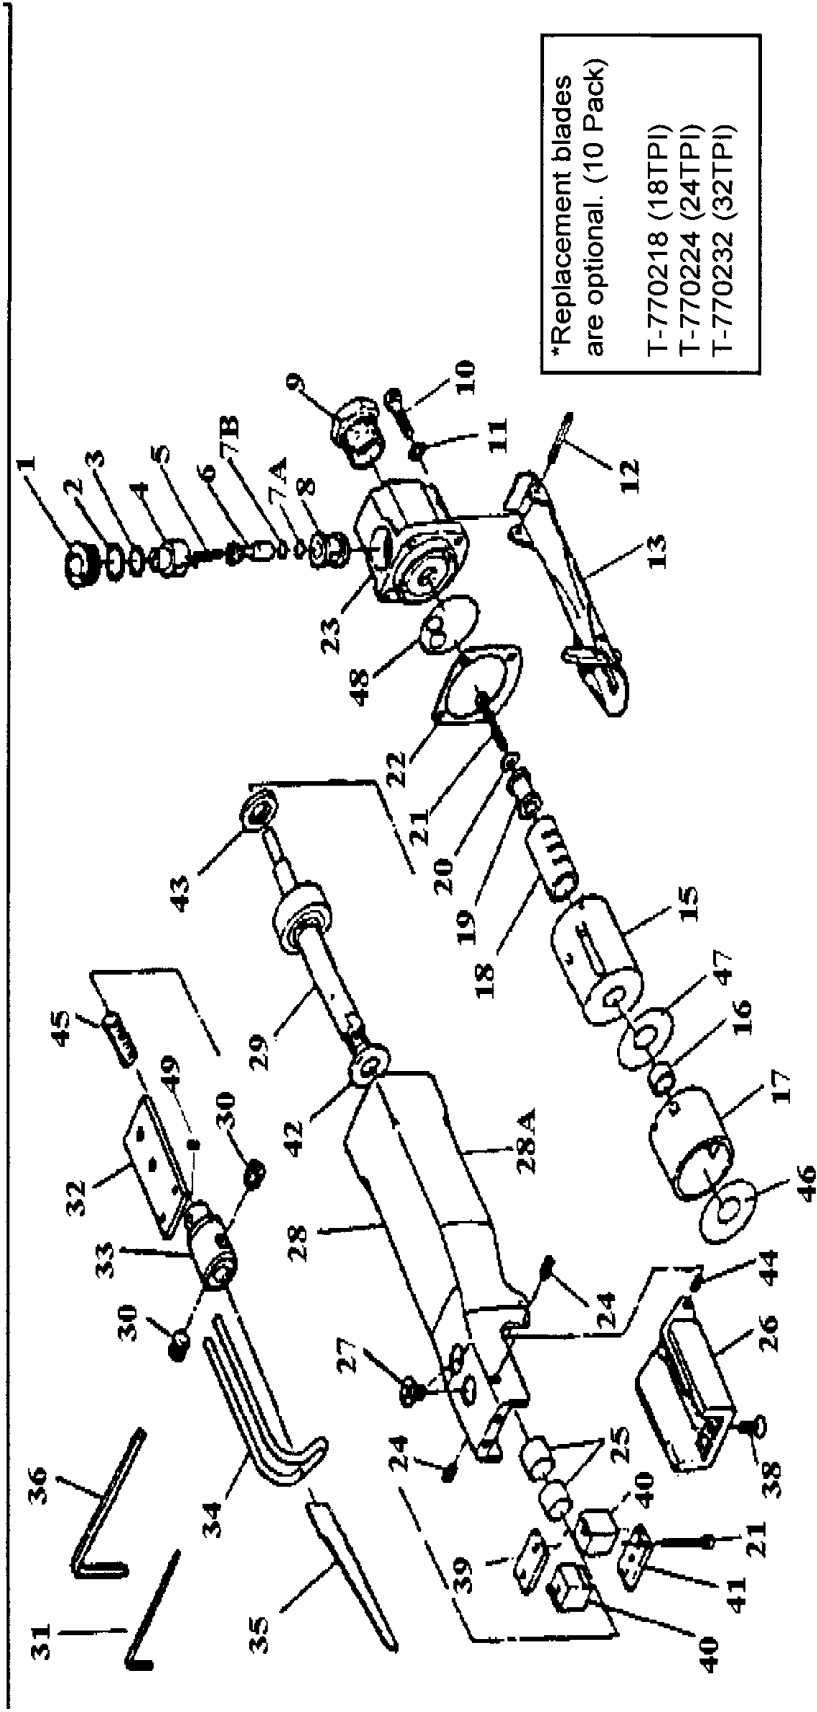

80-T7702
Mini Reciprocating Saw

*Replacement blades
are optional. (10 Pack)
T-770218 (18TPI)
T-770224 (24TPI)
T-770232 (32TPI)

BODI COMPANY, INC.

T-7702 Mini Saw Parts List

PH. 863.551.3388
FAX 863.551.3399

| Ref # | Part No. | Description | Per Tool |
|-------|------------|-------------------------|----------|
| 1 | 94-770201 | Valve Screw | 1 |
| 2 | 94-770202 | "O" Ring | 1 |
| 3 | 94-770203 | "O" Ring | 1 |
| 4 | 94-770204 | Air Regulator | 1 |
| 5 | 94-770205 | Valve Spring | 1 |
| 6 | 94-770206 | Valve Stem | 1 |
| 7A | 94-770207A | "O" Ring | 1 |
| 7B | 94-770207B | "O" Ring | 1 |
| 8 | 94-770208 | Valve Bushing | 1 |
| 9 | 94-770209 | Inlet Bushing | 1 |
| 10 | 94-770210 | Cap Screw | 4 set |
| 11 | 94-770211 | Washer | 4 set |
| 12 | 94-770212 | Lever Pin | 1 |
| 13 | 94-770213 | Throttle Lever Assembly | 1 |
| 15 | 94-770215 | Valve Case | 1 |
| 16 | 94-770216 | Bush | 1 |
| 17 | 94-770217 | Cylinder | 1 |
| 18 | 94-770218 | Valve Sleeve | 1 |
| 19 | 94-770219 | Actuating Valve | 1 |
| 20 | 94-770220 | Washer | 1 |
| 21 | 94-770221 | Cap Screw | 3 set |
| 22 | 94-770222 | Gasket | 1 |
| 23 | 94-770223 | Valve Block | 1 |
| 24 | 94-770224 | Set Screw | 2 set |
| 25 | 94-770225 | Bush | 2 set |
| 26 | 94-770226 | Chuck Cover | 1 |
| 27 | 94-770227 | Screw | 2 set |
| 28 | 94-770228 | Housing | 1 |
| 28A | 94-770228A | Plastic Wrap | 1 |
| 29 | 94-770229 | Piston Assembly | 1 |
| 30 | 94-770230 | Set Screw | 2 set |
| 31 | 94-770231 | Service Wrench | 1 |
| 32 | 94-770232 | Guide Plate | 1 |
| 33 | 94-770233 | Blade Chuck | 1 |
| 34A | 94-770234A | Work Guide | 1 |
| 34B | 94-770234B | Work Guide | 1 |
| 36 | 94-770236 | Service Wrench | 1 |
| 38 | 94-770238 | Screw | 1 |
| 38A | 94-770238A | Retaining Ring | 1 |
| 39 | 94-770239 | Upper Wear Shoe | 1 |
| 40 | 94-770240 | Blade Guide | 2 set |