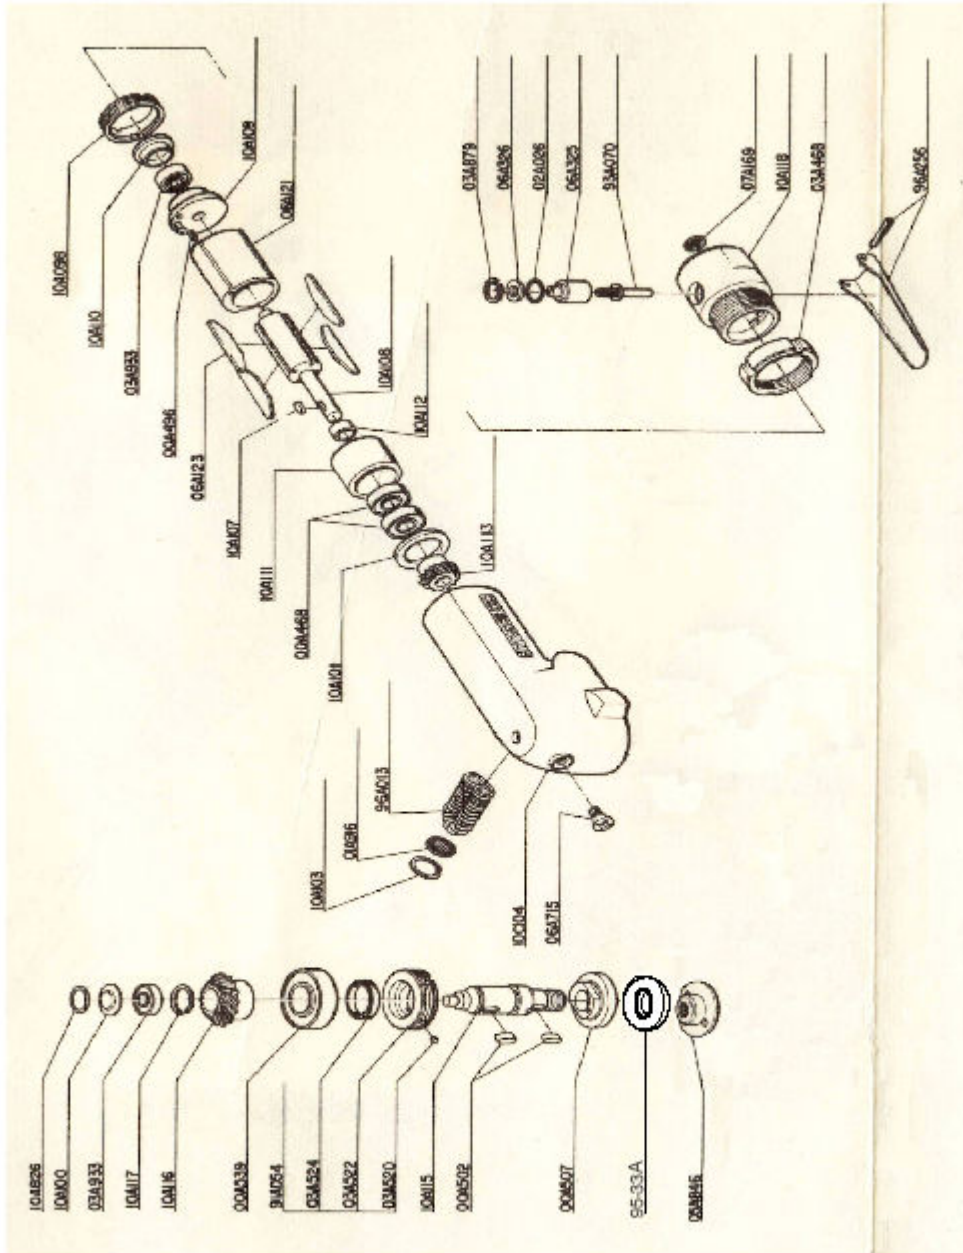

BODI COMPANY, INC.
5530 COMMERCIAL BLVD.
WINTER HAVEN, FL 33880